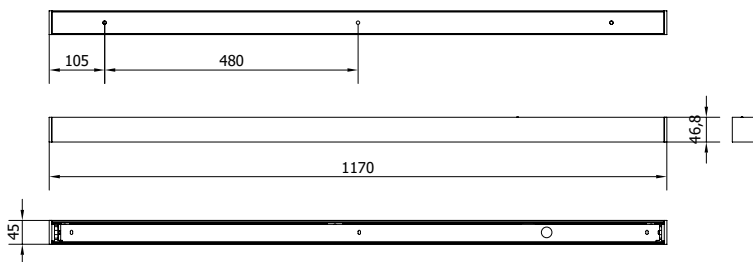

K - TYPE K 117 - MAX 2 FITTINGS