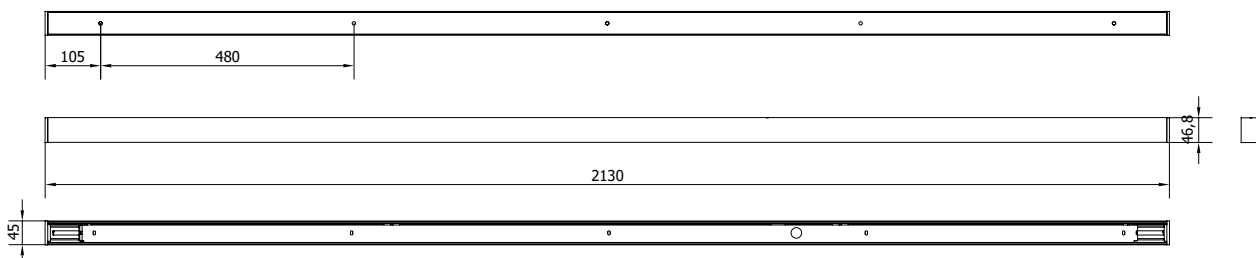

K - TYPE K 213 - MAX 3 FITTINGS