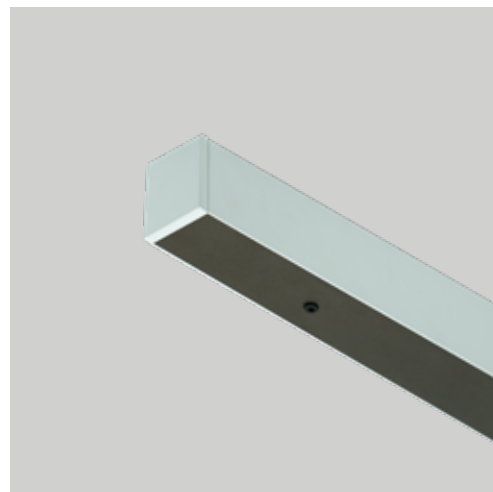

# Rosone barra type K (Clip Mini)

### K - TYPE Z 117

Mounting: a soffitto / ceiling

Environment: Indoor - IP20

Materials: Metallo / Metal

Information: Bar canopy with max 2 fittings

Lighting Control: dimmable 0-10V

### K - TYPE Z 213

Mounting: a soffitto / ceiling

Environment: Indoor - IP20

Materials: Metallo / Metal

Information: Bar canopy with max 3 fittings

Lighting Control: dimmable 0-10V